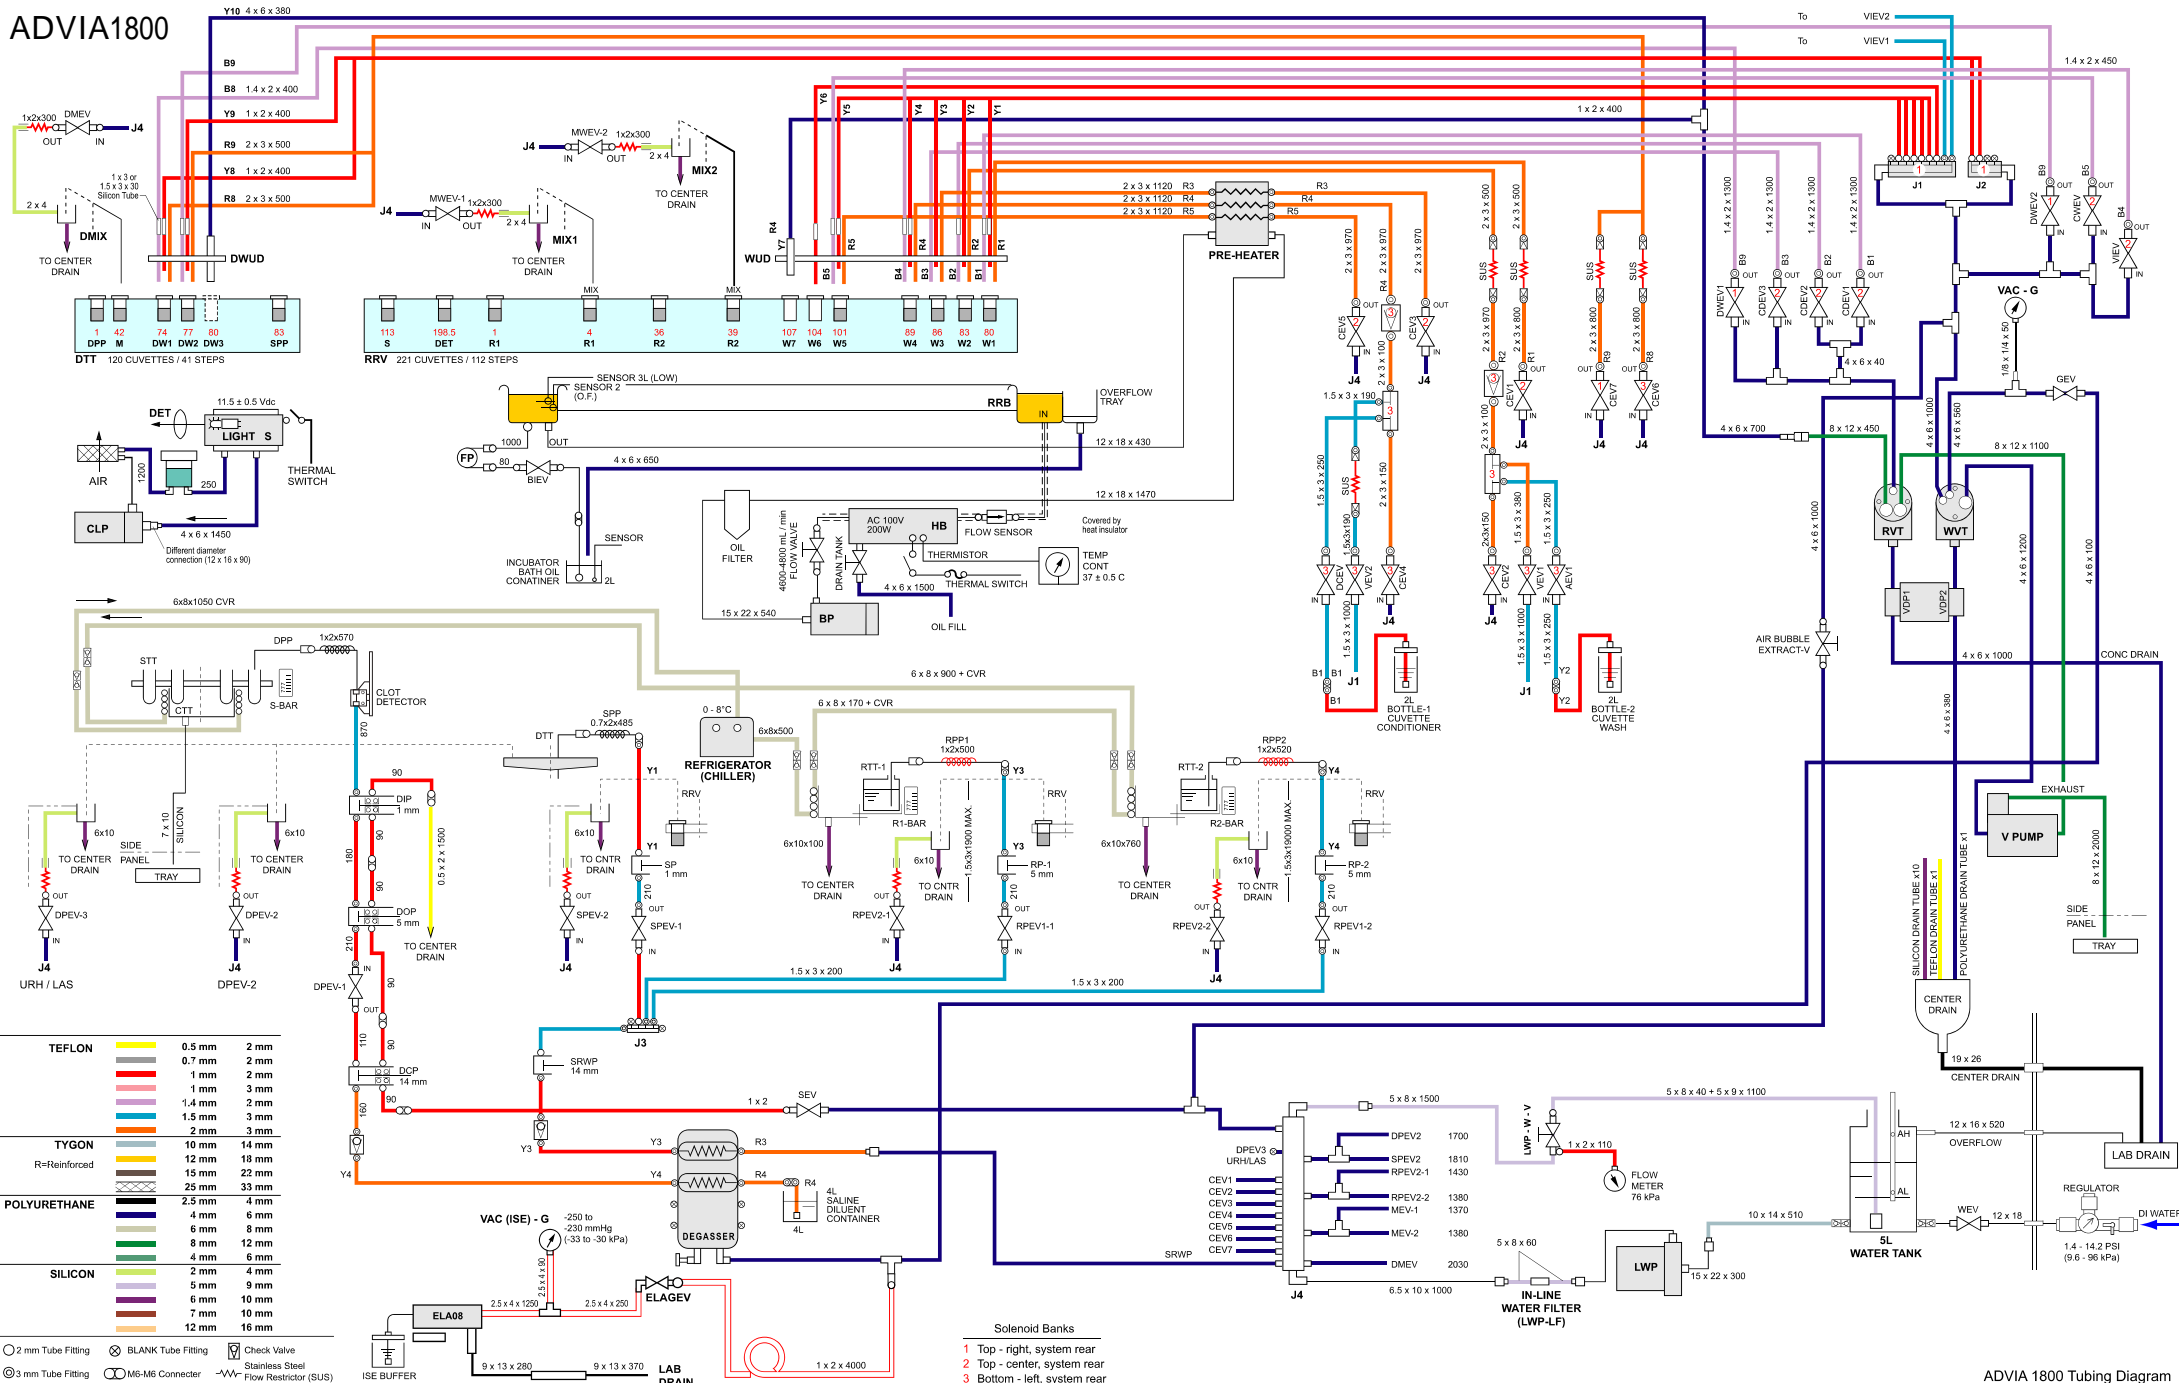

ADVIA1800

Material	Color	Inner Diameter	Outer Diameter
TEFLON	Yellow	0.5 mm	2 mm
	Orange	0.7 mm	2 mm
	Red	1 mm	2 mm
	Pink	1 mm	3 mm
	Purple	1.4 mm	2 mm
TYGON	Blue	1.5 mm	3 mm
	Green	2 mm	3 mm
	Light Blue	10 mm	14 mm
	Dark Blue	12 mm	18 mm
	Black	15 mm	22 mm
POLYURETHANE	White	2.5 mm	4 mm
	Light Green	4 mm	6 mm
	Dark Green	6 mm	8 mm
	Light Blue	8 mm	12 mm
SILICON	Light Green	4 mm	6 mm
	Yellow	2 mm	4 mm
	Orange	5 mm	9 mm
	Red	6 mm	10 mm

- 2 mm Tube Fitting
- ⊗ BLANK Tube Fitting
- ☑ Check Valve
- Stainless Steel
- 3 mm Tube Fitting
- M6-M8 Connector
- ⊗ Flow Restrictor (SUS)