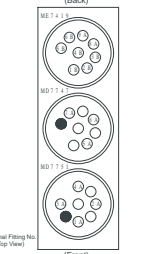

Connector for different diameters

- ME5008 (ø 1.5 / ø 1)
- MD7832 (ø 1.5 / ø 1)
- ME5009 (ø 1.5 / ø 1.2)
- MA7444 (ø 1.5 / ø 1.2)
- MA7594 (ø 1.5 / ø 1.2)
- MF4460 (ø 1.2 / ø 1.5)

Y connector

- U3751 (ø 1.5)
- U3756 (ø 1.5)
- MB7738 (ø 1.2)
- M2797 (ø 1.2)

connector

- MB8020 (ø 1.2)
- GB5600 (ø 1.2)

connector

Flare fitting

- U16939

Fitting for tube

- ED7960 (ø 2.5 / M6)

Synapse

- MB8946 (ø 1.1 / ø 1.2)
- MD7931 (ø 0.8 / ø 1.3)

Reducer

Service Manual	
Remarks :	House Code MU7573
[03] 2010.10.25	Item M541-AA01
[74] 2009.11.25	Sht. NO. 1/1
[11] 2006.12.20	Issued